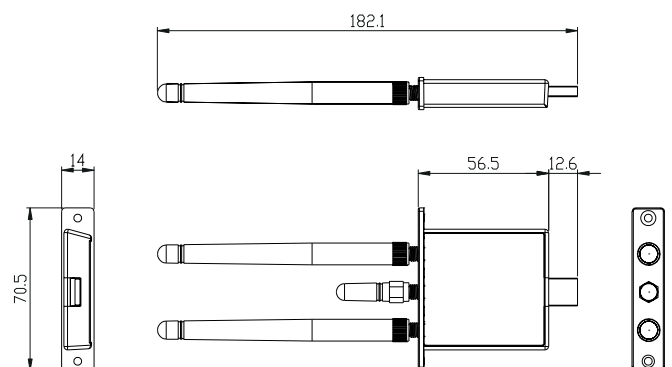

Quality approvals

- Regulatory approvals: CE, FCC
- Green approval: RoHS complaint, WEEE

Dimensions and weight

- Product dimensions (W x H x D): 14 x 70 x 69 mm

Product accessories included

- 2x antennas & quick start guide

Logistics information

- Box size (W x H x D): 135 x 105 x 30 mm
- EAN no.:

8719481480677

All rights reserved. CTOUCH products and services mentioned herein as well as their respective logos are trademarks or registered trademarks of CTOUCH Europe B.V.. All other product and service names mentioned are the trademarks of their respective owners. All weights and dimensions are approximate. Product specifications are subject to change without prior notification.