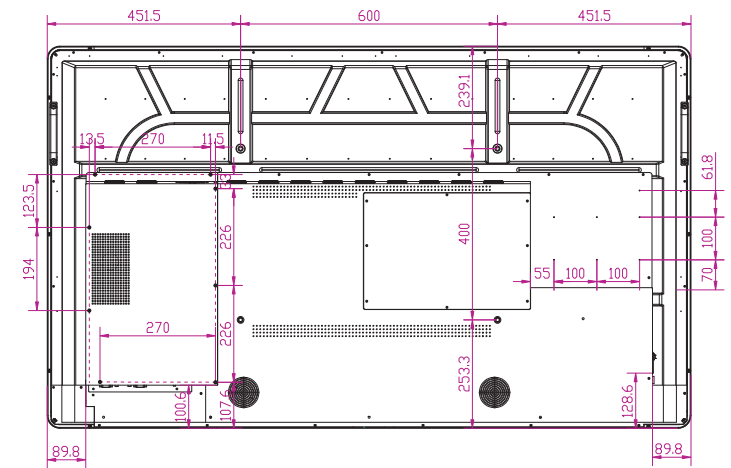

**HEY YOU,
LET ME
HELP!**

**Share, inspire, have fun!
With CTOUCH by your side.**

CTOUCH[®]

Serie	Riva		
Size	55 inch		
Model number	CR-55X02		
	Version #	Ratio	
	1.0	1:1	

Serie	Riva			
Size	65inch			
Model number	CR-65X02			
CTOUCH® The power to engage		Version #	Ratio	
		1.0	1:1	

Serie	Riva			
Size	75 inch			
Model number	CR-75X02			
CTOUCH® The power to engage		Version #	Ratio	
		1.0	1:1	

Serie	Riva			
Size	86 inch			
Model number	CR-86X02			
		Version #	Ratio	
		1.0	1:1	