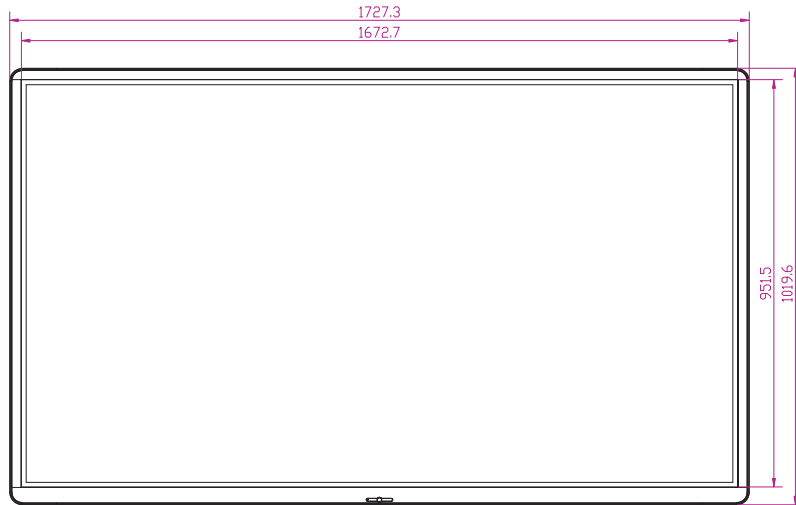

**HEY YOU,
LET ME
HELP!**

**Share, inspire, have fun!
With CTOUCH by your side.**

CTOUCH[®]

Serie	Riva		
Size	55 inch		
Model number	CR-55X02		
	Version #	Ratio	
	1.0	1:1	

Serie	Riva			
Size	65inch			
Model number	CR-65X02			
CTOUCH® The power to engage		Version #	Ratio	
		1.0	1:1	

Serie	Riva			
Size	75 inch			
Model number	CR-75X02			
CTOUCH® The power to engage		Version #	Ratio	
		1.0	1:1	

Serie	Riva			
Size	86 inch			
Model number	CR-86X02			
		Version #	Ratio	
		1.0	1:1	