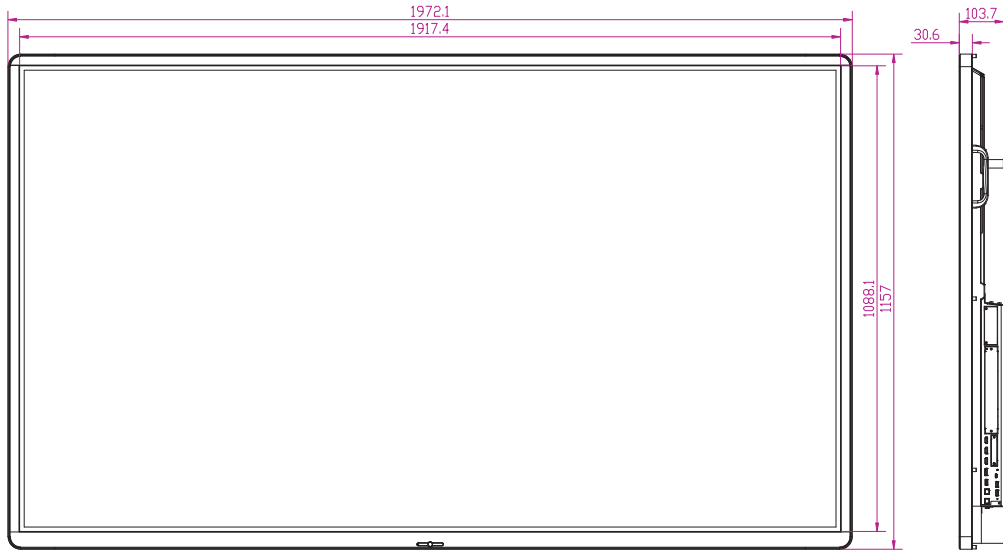

**HEY YOU,
LET ME
HELP!**

**Share, inspire, have fun!
With CTOUCH by your side.**

CTOUCH[®]

Serie	Riva		
Size	55 inch		
Model number	CR-55X02		
	Version #	Ratio	
	1.0	1:1	

Serie	Riva			
Size	65inch			
Model number	CR-65X02			
CTOUCH® The power to engage		Version #	Ratio	
		1.0	1:1	

Serie	Riva			
Size	75 inch			
Model number	CR-75X02			
CTOUCH® The power to engage		Version #	Ratio	
		1.0	1:1	

Serie	Riva			
Size	86 inch			
Model number	CR-86X02			
		Version #	Ratio	
		1.0	1:1	