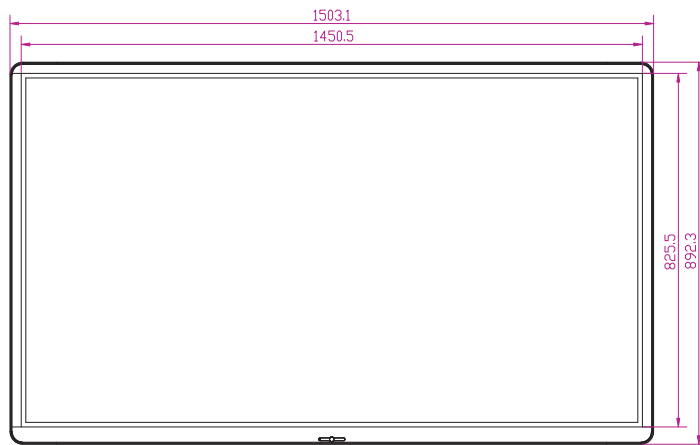

**HEY YOU,
LET ME
HELP!**

**Share, inspire, have fun!
With CTOUCH by your side.**

CTOUCH[®]

Serie	Riva		
Size	55 inch		
Model number	CR-55X02		
	Version #	Ratio	
	1.0	1:1	

Serie	Riva			
Size	65inch			
Model number	CR-65X02			
CTOUCH® The power to engage		Version #	Ratio	
		1.0	1:1	

Serie	Riva			
Size	75 inch			
Model number	CR-75X02			
CTOUCH® The power to engage		Version #	Ratio	
		1.0	1:1	

Serie	Riva			
Size	86 inch			
Model number	CR-86X02			
		Version #	Ratio	
		1.0	1:1	