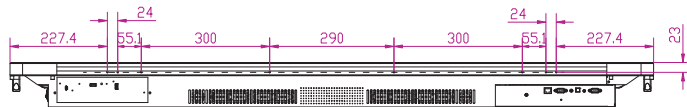

**HEY YOU,
LET ME
HELP!**

**Share, inspire, have fun!
With CTOUCH by your side.**

CTOUCH[®]

Serie	Riva		
Size	55 inch		
Model number	CR-55X02		
	Version #	Ratio	
	1.0	1:1	

Serie	Riva			
Size	65inch			
Model number	CR-65X02			
CTOUCH® The power to engage		Version #	Ratio	
		1.0	1:1	

Serie	Riva			
Size	75 inch			
Model number	CR-75X02			
CTOUCH® The power to engage		Version #	Ratio	
		1.0	1:1	

Serie	Riva			
Size	86 inch			
Model number	CR-86X02			
		Version #	Ratio	
		1.0	1:1	