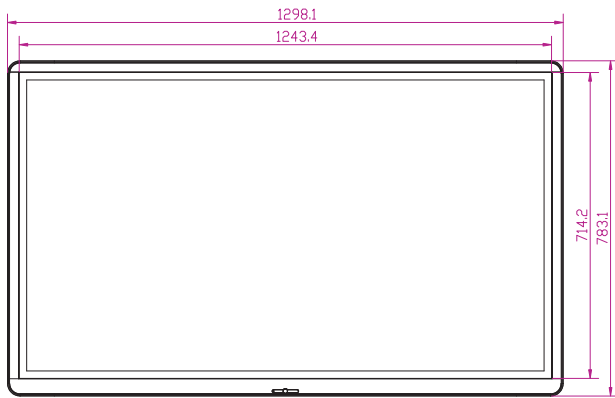

**HEY YOU,
LET ME
HELP!**

**Share, inspire, have fun!
With CTOUCH by your side.**

CTOUCH[®]

Serie	Riva		
Size	55 inch		
Model number	CR-55X02		
	Version #	Ratio	
	1.0	1:1	

Serie	Riva			
Size	65inch			
Model number	CR-65X02			
CTOUCH® The power to engage		Version #	Ratio	
		1.0	1:1	

Serie	Riva			
Size	75 inch			
Model number	CR-75X02			
CTOUCH® The power to engage		Version #	Ratio	
		1.0	1:1	

Serie	Riva			
Size	86 inch			
Model number	CR-86X02			
		Version #	Ratio	
		1.0	1:1	