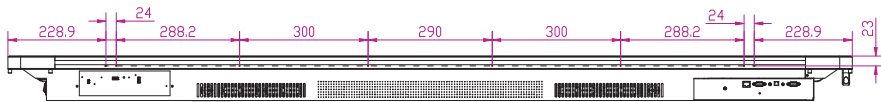

**HEY YOU,
LET ME
HELP!**

**Share, inspire, have fun!
With CTOUCH by your side.**

CTOUCH[®]

Serie	Riva		
Size	55 inch		
Model number	CR-55X02		
	Version #	Ratio	
	1.0	1:1	

Serie	Riva			
Size	65inch			
Model number	CR-65X02			
CTOUCH® The power to engage		Version #	Ratio	
		1.0	1:1	

Serie	Riva			
Size	75 inch			
Model number	CR-75X02			
CTOUCH® The power to engage		Version #	Ratio	
		1.0	1:1	

Serie	Riva			
Size	86 inch			
Model number	CR-86X02			
		Version #	Ratio	
		1.0	1:1	