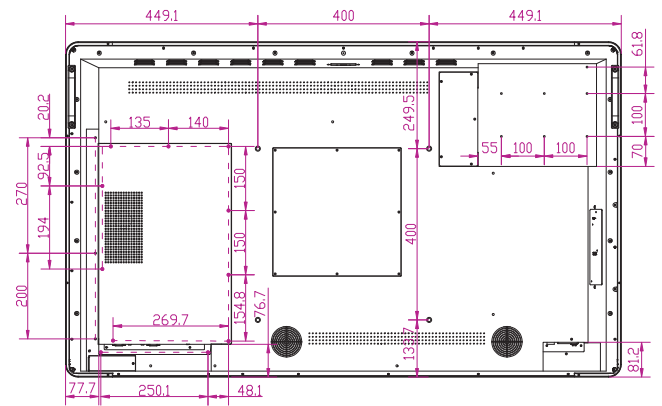

**HEY YOU,
LET ME
HELP!**

**Share, inspire, have fun!
With CTOUCH by your side.**

CTOUCH[®]

Serie	Riva		
Size	55 inch		
Model number	CR-55X02		
	Version #	Ratio	
	1.0	1:1	

Serie	Riva			
Size	65inch			
Model number	CR-65X02			
CTOUCH® The power to engage		Version #	Ratio	
		1.0	1:1	

Serie	Riva			
Size	75 inch			
Model number	CR-75X02			
CTOUCH® The power to engage		Version #	Ratio	
		1.0	1:1	

Serie	Riva			
Size	86 inch			
Model number	CR-86X02			
		Version #	Ratio	
		1.0	1:1	