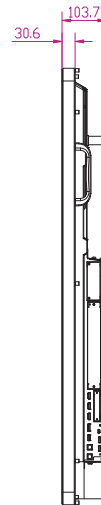

**HEY YOU,
LET ME
HELP!**

**Share, inspire, have fun!
With CTOUCH by your side.**

CTOUCH[®]

Serie	Riva		
Size	55 inch		
Model number	CR-55X02		
	Version #	Ratio	
	1.0	1:1	

Serie	Riva			
Size	65inch			
Model number	CR-65X02			
CTOUCH® The power to engage		Version #	Ratio	
		1.0	1:1	

Serie	Riva			
Size	75 inch			
Model number	CR-75X02			
CTOUCH® The power to engage		Version #	Ratio	
		1.0	1:1	

Serie	Riva			
Size	86 inch			
Model number	CR-86X02			
		Version #	Ratio	
		1.0	1:1	