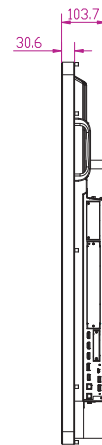

**HEY YOU,
LET ME
HELP!**

**Share, inspire, have fun!
With CTOUCH by your side.**

CTOUCH[®]

Serie	Riva		
Size	55 inch		
Model number	CR-55X02		
	Version #	Ratio	
	1.0	1:1	

Serie	Riva			
Size	65inch			
Model number	CR-65X02			
CTOUCH® The power to engage		Version #	Ratio	
		1.0	1:1	

Serie	Riva			
Size	75 inch			
Model number	CR-75X02			
CTOUCH® The power to engage		Version #	Ratio	
		1.0	1:1	

Serie	Riva			
Size	86 inch			
Model number	CR-86X02			
		Version #	Ratio	
		1.0	1:1	