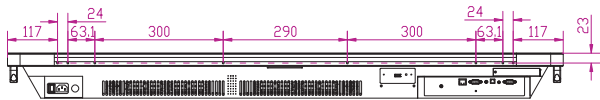

**HEY YOU,
LET ME
HELP!**

**Share, inspire, have fun!
With CTOUCH by your side.**

CTOUCH[®]

Serie	Riva		
Size	55 inch		
Model number	CR-55X02		
	Version #	Ratio	
	1.0	1:1	

Serie	Riva			
Size	65inch			
Model number	CR-65X02			
CTOUCH® The power to engage		Version #	Ratio	
		1.0	1:1	

Serie	Riva			
Size	75 inch			
Model number	CR-75X02			
CTOUCH® The power to engage		Version #	Ratio	
		1.0	1:1	

Serie	Riva			
Size	86 inch			
Model number	CR-86X02			
		Version #	Ratio	
		1.0	1:1	