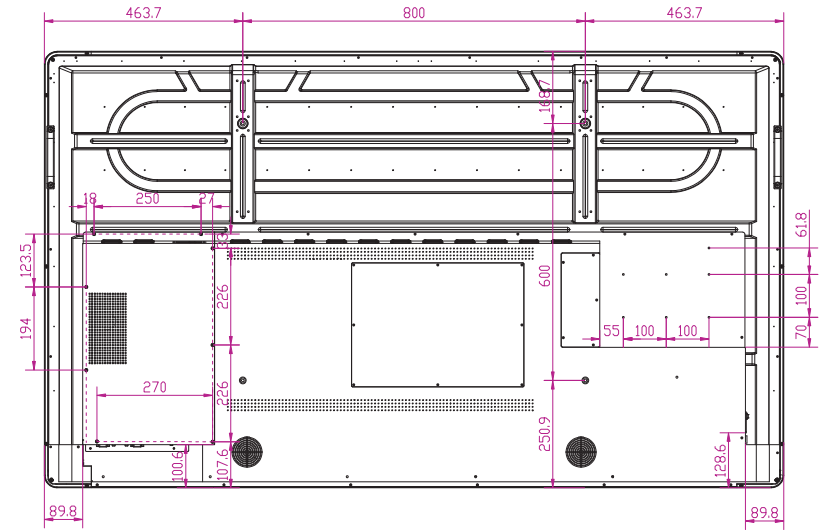

**HEY YOU,
LET ME
HELP!**

**Share, inspire, have fun!
With CTOUCH by your side.**

CTOUCH[®]

Serie	Riva		
Size	55 inch		
Model number	CR-55X02		
	Version #	Ratio	
	1.0	1:1	

Serie	Riva			
Size	65inch			
Model number	CR-65X02			
CTOUCH® The power to engage		Version #	Ratio	
		1.0	1:1	

Serie	Riva			
Size	75 inch			
Model number	CR-75X02			
CTOUCH® The power to engage		Version #	Ratio	
		1.0	1:1	

Serie	Riva			
Size	86 inch			
Model number	CR-86X02			
		Version #	Ratio	
		1.0	1:1	