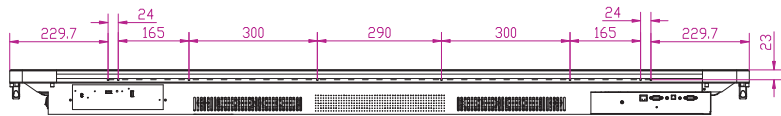

**HEY YOU,
LET ME
HELP!**

**Share, inspire, have fun!
With CTOUCH by your side.**

CTOUCH[®]

Serie	Riva		
Size	55 inch		
Model number	CR-55X02		
	Version #	Ratio	
	1.0	1:1	

Serie	Riva			
Size	65inch			
Model number	CR-65X02			
CTOUCH® The power to engage		Version #	Ratio	
		1.0	1:1	

Serie	Riva			
Size	75 inch			
Model number	CR-75X02			
CTOUCH® The power to engage		Version #	Ratio	
		1.0	1:1	

Serie	Riva			
Size	86 inch			
Model number	CR-86X02			
		Version #	Ratio	
		1.0	1:1	