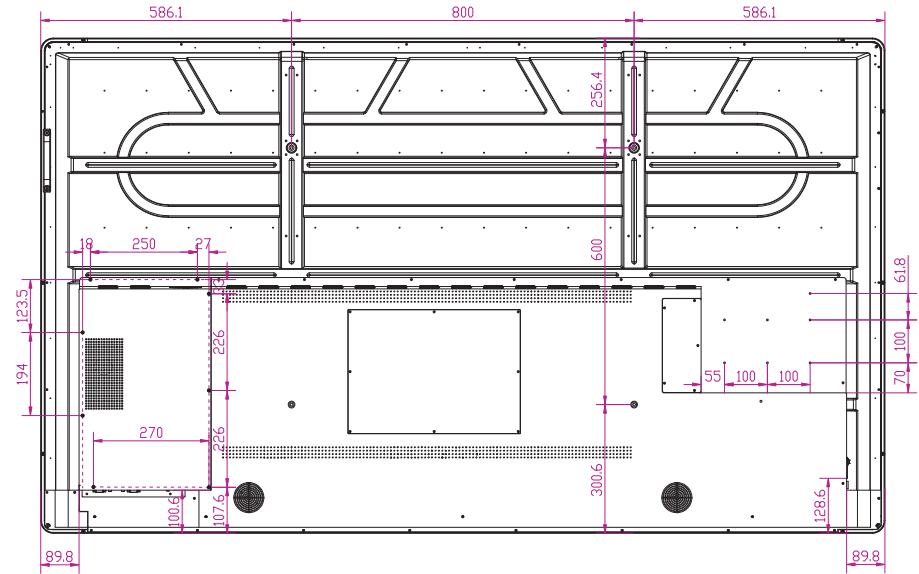

**HEY YOU,
LET ME
HELP!**

**Share, inspire, have fun!
With CTOUCH by your side.**

CTOUCH[®]

Serie	Riva		
Size	55 inch		
Model number	CR-55X02		
	Version #	Ratio	
	1.0	1:1	

Serie	Riva			
Size	65inch			
Model number	CR-65X02			
CTOUCH® The power to engage		Version #	Ratio	
		1.0	1:1	

Serie	Riva			
Size	75 inch			
Model number	CR-75X02			
CTOUCH® The power to engage		Version #	Ratio	
		1.0	1:1	

Serie	Riva			
Size	86 inch			
Model number	CR-86X02			
		Version #	Ratio	
		1.0	1:1	