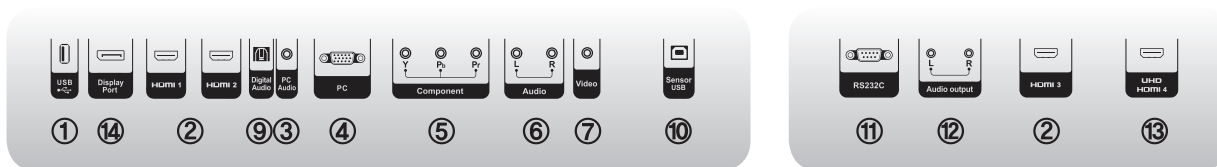

Viewing the connection panel

①	USB	Connect USB memory for MP3 or JPG.
②	HDMI	Connect an HDMI device to this jack.
③	PC Audio	Audio input for PC.
④	PC	Connect a video from a computer to this jack.
⑤	Component	Connect a component video device tot this jack.
⑥	Audio	Audio input for component, video and S-Video.
⑦	Video	Connect a Video device this jack.
⑧	S-Video	Connect a S-Video device this jack.*
⑨	Digitale audio-uitgang	Optical digital audio output.
⑩	Sensor USB	Connect PC USB for touch screen.
⑪	RS232C	Connect the controler.
⑫	Audio-uitgang	Connect to external audio amplifier.
⑬	HDMI 4 (UHD)	AConnect an HDMI device for UHD to this jack.
⑭	Display Poort	Connect a Display Port device to this jack.

*Only available for Leddura