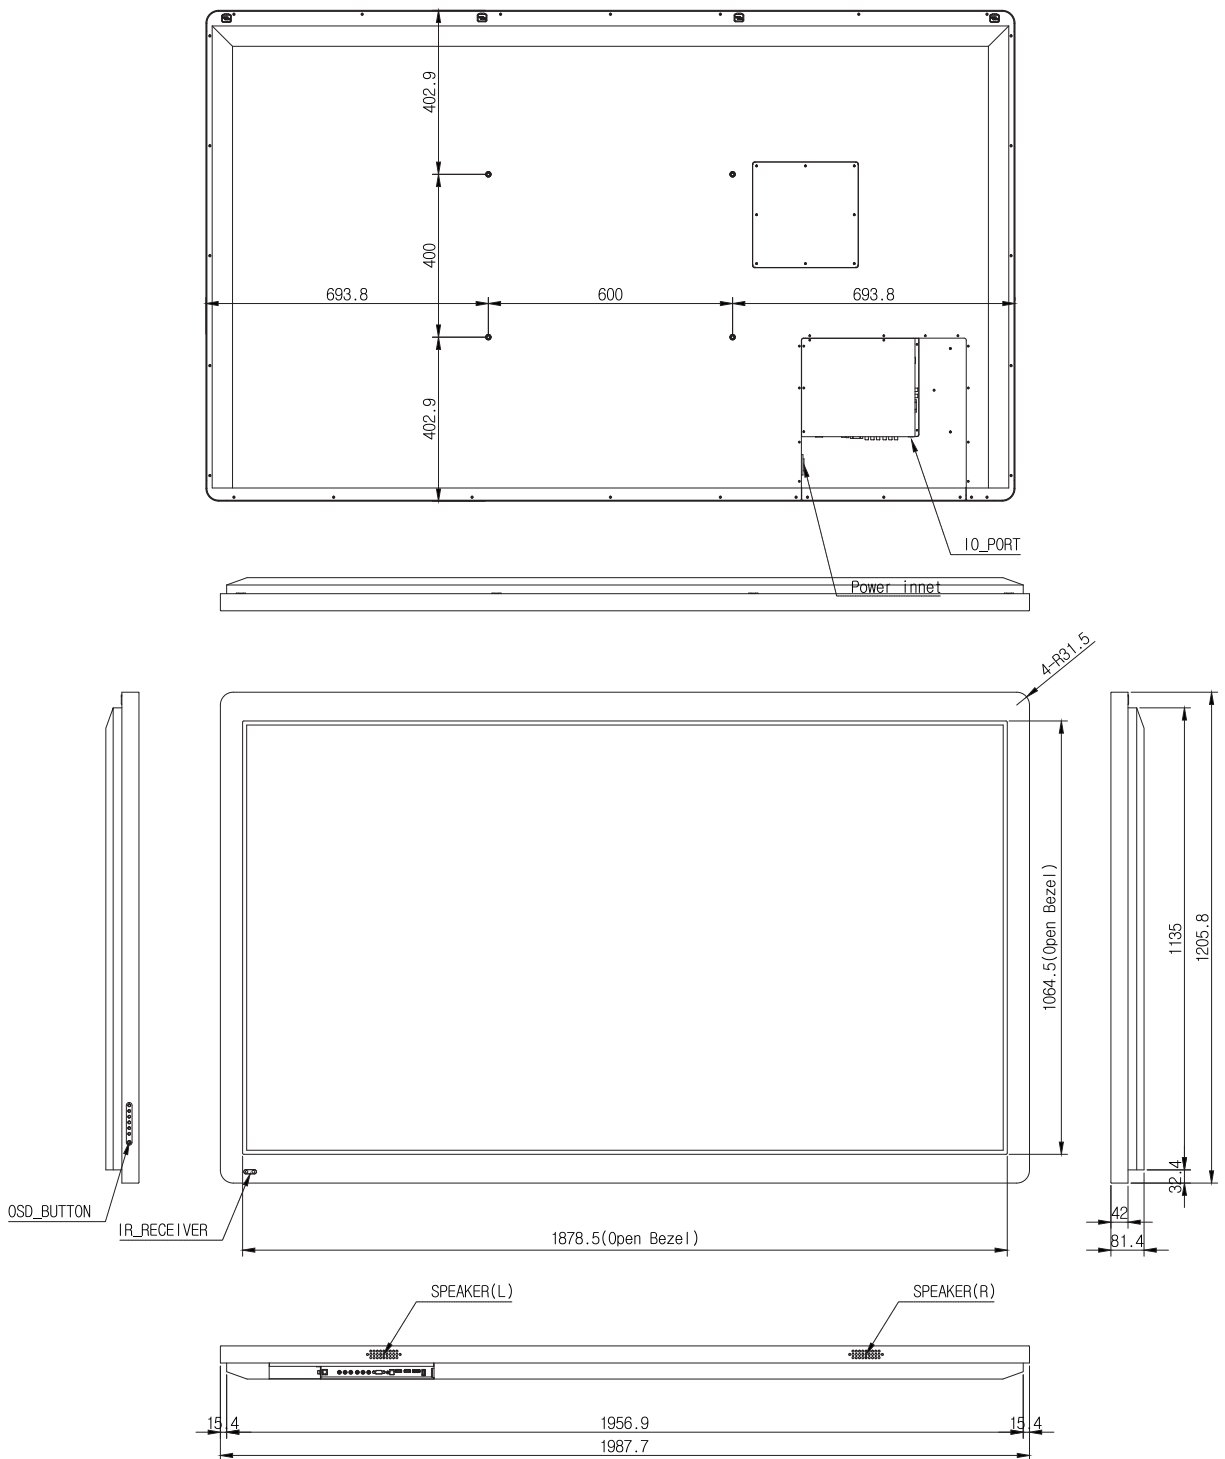

All rights reserved. CTOUCH products and services mentioned herein as well as their respective logos are trademarks or registered trademarks of CTOUCH Europe B.V.. All other product and service names mentioned are the trademarks of their respective owners.