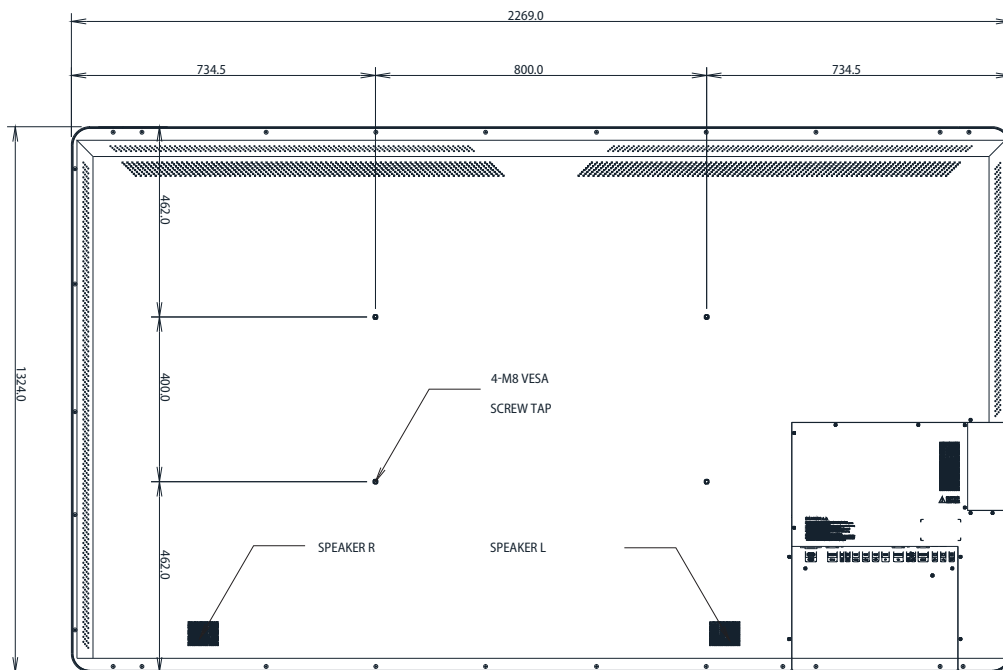

Panel

- Diagonal size: 97.57" (2478.278 mm)
- Panel resolution: 3840 x 2160 @120 Hz
- Recommended resolution: 3840 x 2160 @60 Hz
- Brightness (Nits): 500 cd/m²
- Contrast ratio: 1300 : 1
- Response time: 5 ms
- Aspect ratio: 16 : 9
- Display colour: 1.06 Billion colours
- Pixel pitch (mm): 0.562 (W) x 0.562 (H)
- Back light unit: Direct LED
- Anti reflective glass: 5 mm tempered 9H

Logistic information

- Box size (mm): 2520 (W) x 1530 (H) x 365 (D)
- Gross weight: 219 kg
- EAN no. 20 Point touch: 8718868301567

Viewing the connection panel

①	AC INPUT	Connect the power cord to this connector.
②	SB Port	Connect the sound bar.
③	Line out	Connect the external audio amplifier.
④	Digital Audio output	Connect the audio component by optical digital audio.
⑤	HDMI 3	Connect an HDMI device to this jack.
⑥	HDMI 2	Connect an HDMI device to this jack.
⑦	HDMI 1	Connect an HDMI device to this jack.
⑧	DP	Connect a display port device to this jack.
⑨	VGA	Connect a video from a computer to this jack.
⑩	Line in (VGA)	Connect an audio input for PC.
⑪	USB (upgrade)	Only use to upgrade.
⑫	RS232C	Connect the RS232C controller device.
⑬	Wan	Connect to the IFTD to your internet access point.
⑭	LAN	Connect to an external internet device.
⑮	Sensor USB	Connect to PC USB port for touch screen.