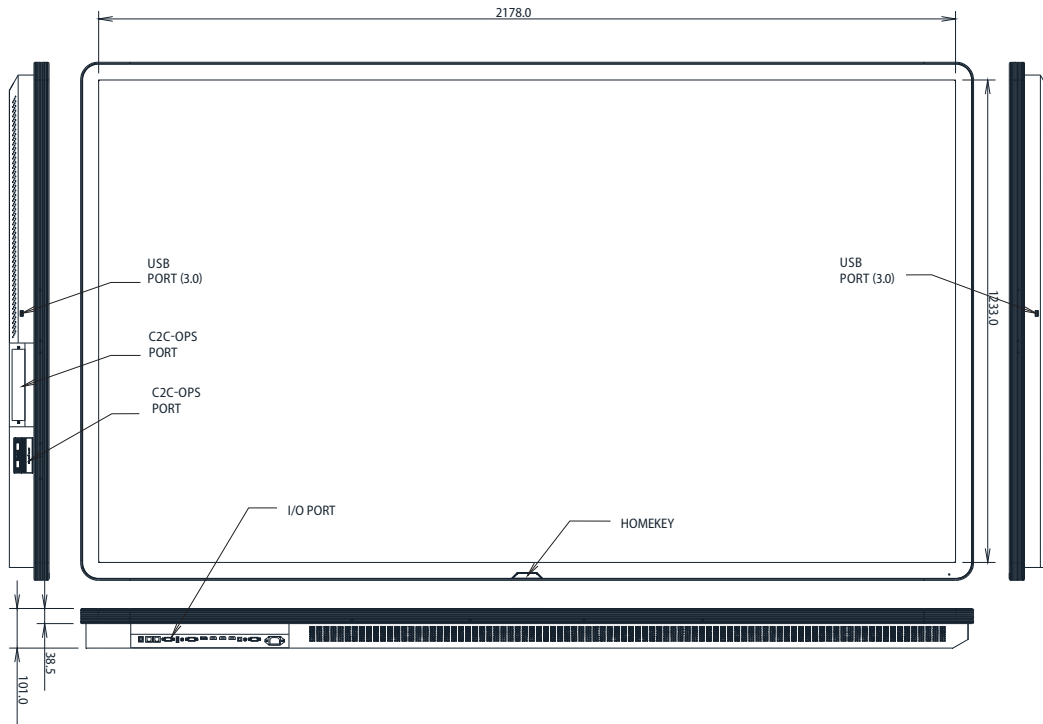

Panel

- Diagonal size: 97.57" (2478.278 mm)
- Panel resolution: 3840 x 2160 @120 Hz
- Recommended resolution: 3840 x 2160 @60 Hz
- Brightness (Nits): 500 cd/m²
- Contrast ratio: 1300 : 1
- Response time: 5 ms
- Aspect ratio: 16 : 9
- Display colour: 1.06 Billion colours
- Pixel pitch (mm): 0.562 (W) x 0.562 (H)
- Back light unit: Direct LED
- Anti reflective glass: 5 mm tempered 9H

Logistic information

- Box size (mm): 2520 (W) x 1530 (H) x 365 (D)
- Gross weight: 219 kg
- EAN no. 20 Point touch: 8718868301567

Viewing the connection panel

①	AC INPUT	Connect the power cord to this connector.
②	SB Port	Connect the sound bar.
③	Line out	Connect the external audio amplifier.
④	Digital Audio output	Connect the audio component by optical digital audio.
⑤	HDMI 3	Connect an HDMI device to this jack.
⑥	HDMI 2	Connect an HDMI device to this jack.
⑦	HDMI 1	Connect an HDMI device to this jack.
⑧	DP	Connect a display port device to this jack.
⑨	VGA	Connect a video from a computer to this jack.
⑩	Line in (VGA)	Connect an audio input for PC.
⑪	USB (upgrade)	Only use to upgrade.
⑫	RS232C	Connect the RS232C controller device.
⑬	Wan	Connect to the IFTD to your internet access point.
⑭	LAN	Connect to an external internet device.
⑮	Sensor USB	Connect to PC USB port for touch screen.