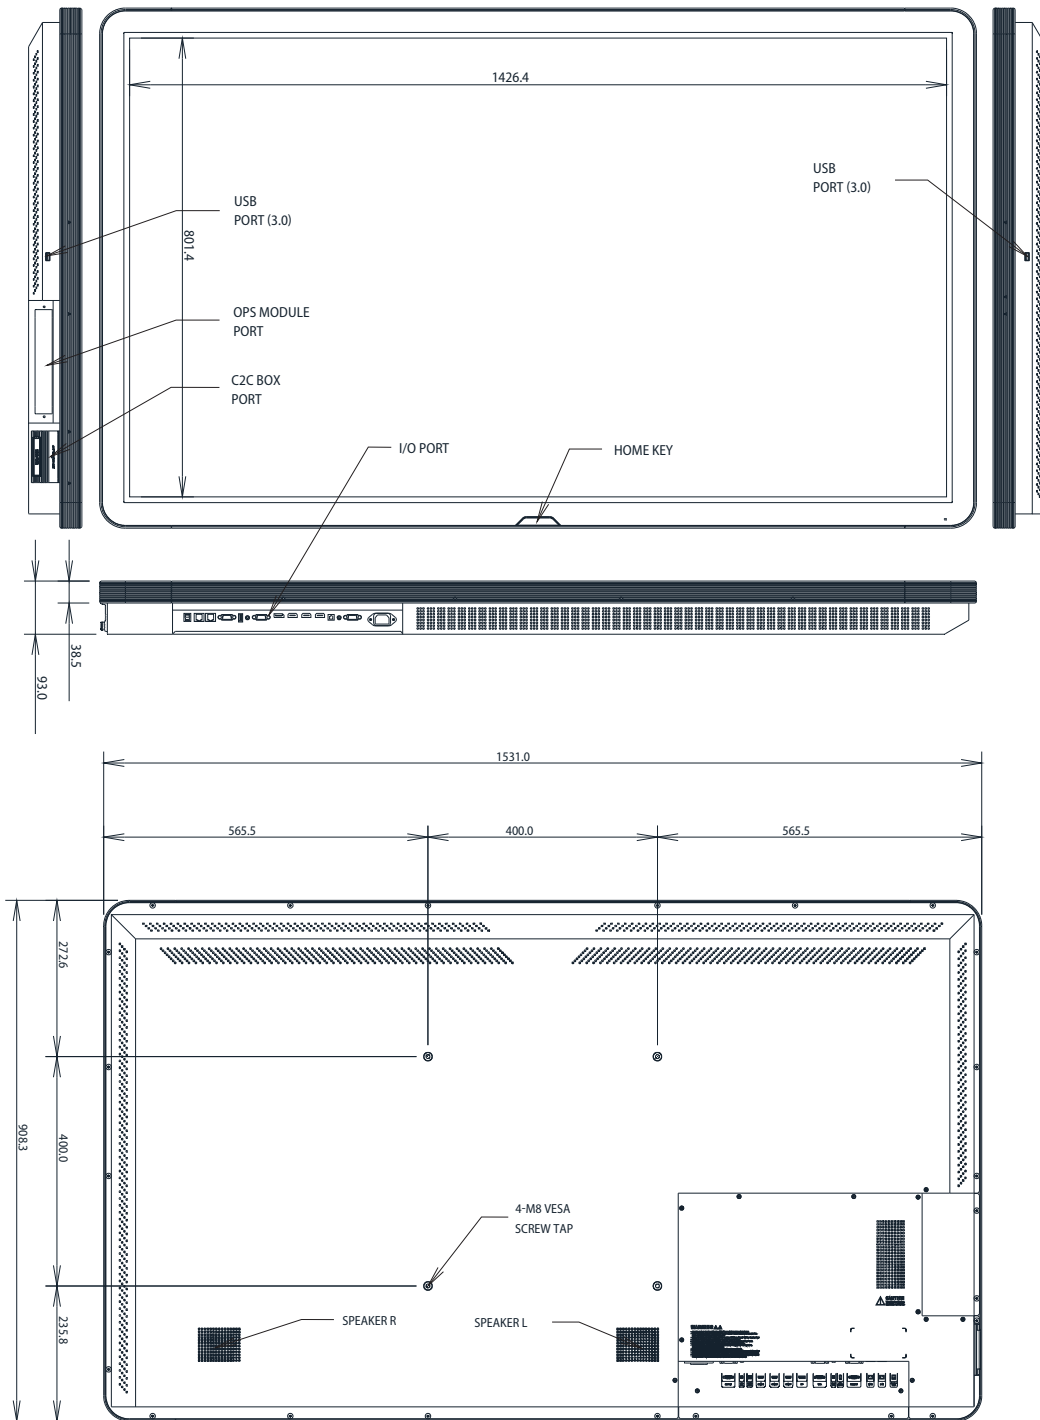

Panel

- Diagonal size: 64.53" (1639 mm)
- Panel resolution: 3840 x 2160 @60 Hz
- Recommended resolution: 3840 x 2160 @60 Hz
- Brightness (Nits): 500 cd/m²
- Contrast ratio: 1000 : 1
- Response time: 5 ms
- Aspect ratio: 16 : 9
- Display colour: 1.07 Billion colours
- Pixel pitch (mm): 0.372 (W) x 0.372 (H)
- Back light unit: Edge type LED
- Anti reflective glass: 4 mm tempered 9H

SOUND

- Soundbar: 10051902

SUPPORT & TRAINING

- Support and training programs: Service pack up to 7 years spare parts

SOFTWARE

- Oktopus & more on the CTOUCH software portal: On request

MOUNTING

- CTOUCH Wallom wall lift - electric: 10080201
- CTOUCH Wallom mobile lift - electric: 10080212
- CTOUCH WMT tilt table - electric: 10080302
- CTOUCH PC Shelf: 10080234
- CTOUCH Wallom extender: 10080214
- CTOUCH Wallom wall slider: 10080230

Logistic information

- Box size (mm): 1695 (W) x 1050 (H) x 310 (D)
- Gross weight: 84 kg
- EAN no. 20 Point touch: 8718868301529

Viewing the connection panel

①	AC INPUT	Input for power cord.
②	SB Port	Input for sound bar.
③	Line out	Input for external audio amplifier.
④	Digital Audio output	Input for audio component by optical digital audio.
⑤	HDMI 3	Input for HDMI device.
⑥	HDMI 2 (MHL)	Input for HDMI (or MHL) device.
⑦	HDMI 1	Input for HDMI device.
⑧	DP	Input for display port device.
⑨	VGA	Input for video from a computer.
⑩	Line in (VGA)	Input for audio input for PC.
⑪	USB (upgrade)	Input for upgrades.
⑫	RS232C	Input for RS232C controller device.
⑬	Wan	Input for IFTD to your internet access point.
⑭	LAN	Input for external internet device.
⑮	Sensor USB	PC USB input for touch screen