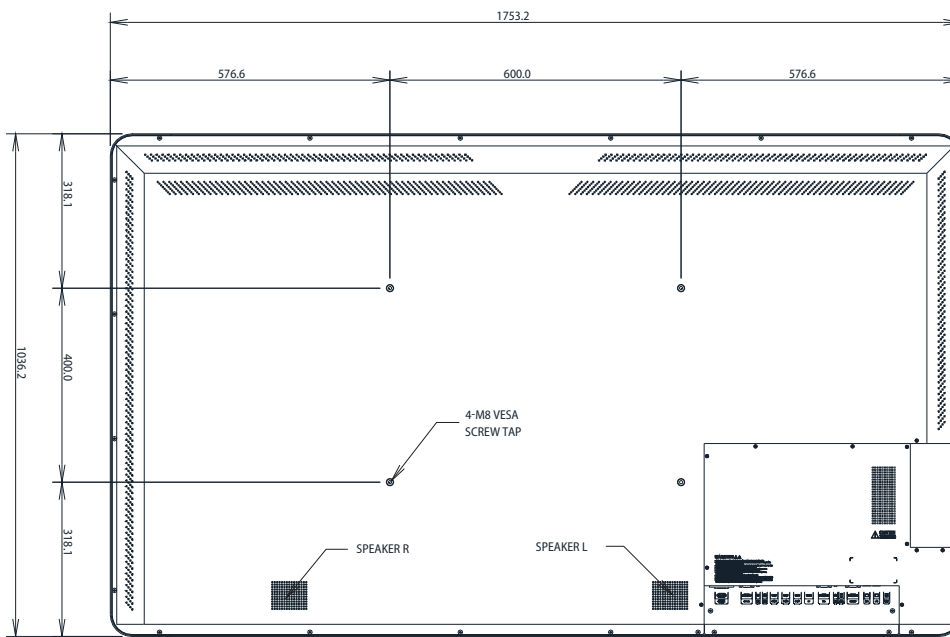

### MOUNTING

- CTOUCH Wallom wall lift - electric: 10080201
- CTOUCH Wallom mobile lift - electric: 10080212
- CTOUCH WMT tilt table - electric: 10080302
- CTOUCH PC Shelf: 10080234
- CTOUCH Wallom extender: 10080214
- CTOUCH Wallom wall slider: 10080230

## Logistic information

- Box size (mm): 1945 (W) x 1200 (H) x 310 (D)
- Gross weight: 105 kg
- EAN no. 20 Point touch: 8718868301543

Viewing the connection panel

①	<b>AC INPUT</b>	Connect the power cord to this connector.
②	<b>SB Port</b>	Connect the sound bar.
③	<b>Line out</b>	Connect the external audio amplifier.
④	<b>Digital Audio output</b>	Connect the audio component by optical digital audio.
⑤	<b>HDMI 3</b>	Connect an HDMI device to this jack.
⑥	<b>HDMI 2</b>	Connect an HDMI device to this jack.
⑦	<b>HDMI 1</b>	Connect an HDMI device to this jack.
⑧	<b>DP</b>	Connect a display port device to this jack.
⑨	<b>VGA</b>	Connect a video from a computer to this jack.
⑩	<b>Line in (VGA)</b>	Connect an audio input for PC.
⑪	<b>USB (upgrade)</b>	Only use to upgrade.
⑫	<b>RS232C</b>	Connect the RS232C controller device.
⑬	<b>Wan</b>	Connect to the IFTD to your internet access point.
⑭	<b>LAN</b>	Connect to an external internet device.
⑮	<b>Sensor USB</b>	Connect to PC USB port for touch screen.