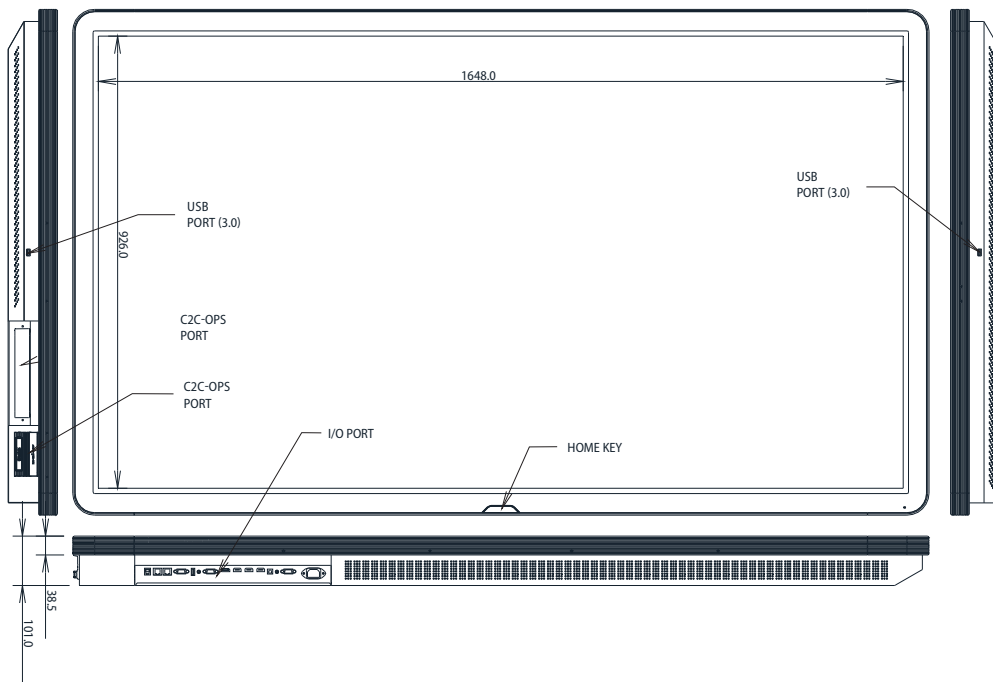

### MOUNTING

- CTOUCH Wallom wall lift - electric: 10080201
- CTOUCH Wallom mobile lift - electric: 10080212
- CTOUCH WMT tilt table - electric: 10080302
- CTOUCH PC Shelf: 10080234
- CTOUCH Wallom extender: 10080214
- CTOUCH Wallom wall slider: 10080230

## Logistic information

- Box size (mm): 1945 (W) x 1200 (H) x 310 (D)
- Gross weight: 105 kg
- EAN no. 20 Point touch: 8718868301543

Viewing the connection panel

①	<b>AC INPUT</b>	Connect the power cord to this connector.
②	<b>SB Port</b>	Connect the sound bar.
③	<b>Line out</b>	Connect the external audio amplifier.
④	<b>Digital Audio output</b>	Connect the audio component by optical digital audio.
⑤	<b>HDMI 3</b>	Connect an HDMI device to this jack.
⑥	<b>HDMI 2</b>	Connect an HDMI device to this jack.
⑦	<b>HDMI 1</b>	Connect an HDMI device to this jack.
⑧	<b>DP</b>	Connect a display port device to this jack.
⑨	<b>VGA</b>	Connect a video from a computer to this jack.
⑩	<b>Line in (VGA)</b>	Connect an audio input for PC.
⑪	<b>USB (upgrade)</b>	Only use to upgrade.
⑫	<b>RS232C</b>	Connect the RS232C controller device.
⑬	<b>Wan</b>	Connect to the IFTD to your internet access point.
⑭	<b>LAN</b>	Connect to an external internet device.
⑮	<b>Sensor USB</b>	Connect to PC USB port for touch screen.