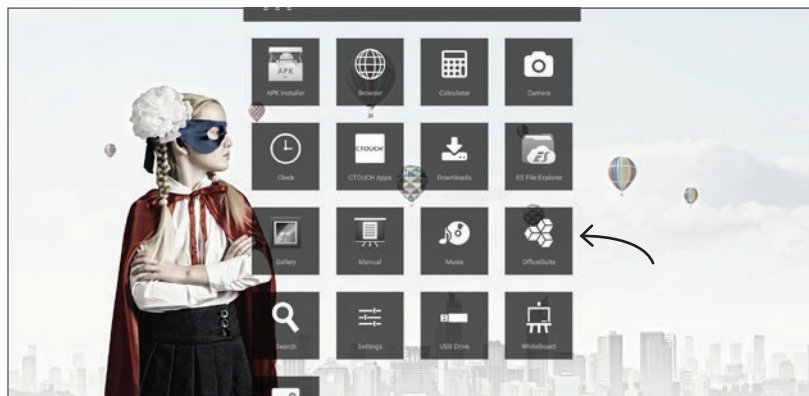

## HOW TO CHANGE YOUR FAVORITE APPS

1. Touch the icon you want to change and hold it for 4 seconds.

2. The list with installed apps will pop-up.
3. Select the app you want to set as your favorite app.

4. The icon has been changed to your favourite app.