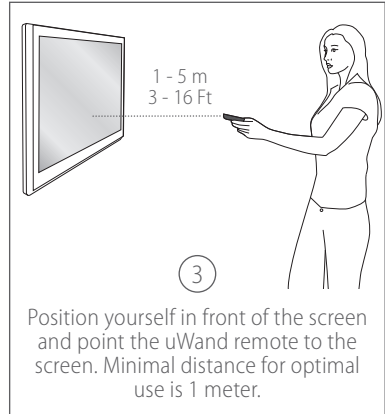

# Quick Start Guide

Switch the CTOUCH  
interactive display on or off

Volume down (-)  
Volume up (+)

To confirm or enter a sub-menu  
or toggle between options  
during MENU operation.  
Use Arrow buttons to navigate  
in on- screen menu.  
(The OK button is equivalent to  
the left mouse click)

Display or exit the settings menu screen ▾  
Return to previous menu or exit the on-  
screen menu ■

Zoom in on Windows / OS

Zoom out on Windows / OS

Show the most-recently used Apps

# CTOUCH®

uWand is an interactive gesture remote to control the CTOUCH from a short distance. This way you increase your reach by 12 armlenghts which enhances the CTOUCH display even more!