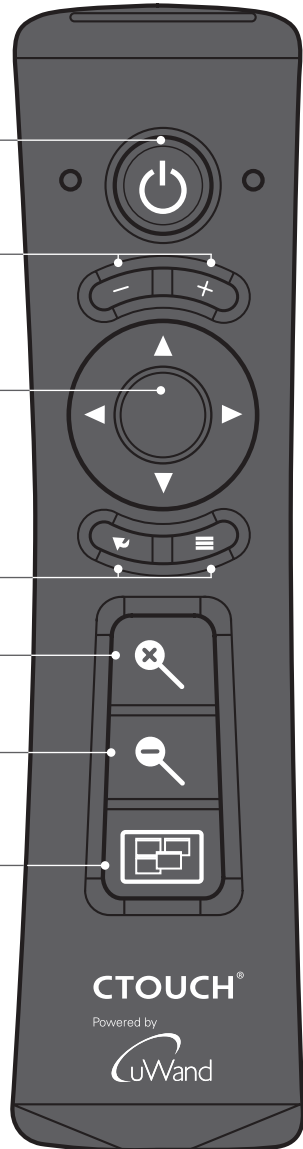

# Quick Start Guide

Switch the CTOUCH  
interactive display on or off

Volume down (-)  
Volume up (+)

To confirm or enter a sub-menu  
or toggle between options  
during MENU operation.  
Use Arrow buttons to navigate  
in on- screen menu.  
(The OK button is equivalent to  
the left mouse click)

Display or exit the settings menu screen ▾  
Return to previous menu or exit the on-  
screen menu ■

Zoom in on Windows / OS

Zoom out on Windows / OS

Show the most-recently used Apps

# CTOUCH®

uWand is an interactive gesture remote to control the CTOUCH from a short distance. This way you increase your reach by 12 armlenghts which enhances the CTOUCH display even more!

## Additional information

- When press directional keys no mouse cursor is available for 1,5 second due to switching profile. In this profile, the OK button becomes ENTER, After 1,5 second of no touching the directional keys it become a pointer again.
- Saving mode for battery. Turn the uWand remote upside down it goes into sleep.