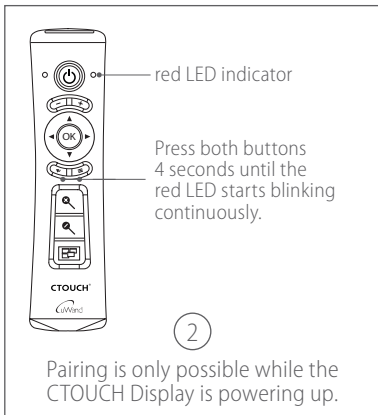

# Quick Start Guide

Switch the CTOUCH  
interactive display on or off

Volume down (-)  
Volume up (+)

To confirm or enter a sub-menu  
or toggle between options  
during MENU operation.  
Use Arrow buttons to navigate  
in on- screen menu.  
(The OK button is equivalent to  
the left mouse click)

Display or exit the settings menu screen ▾  
Return to previous menu or exit the on-  
screen menu ■

Zoom in on Windows / OS

Zoom out on Windows / OS

Show the most-recently used Apps

# CTOUCH®

uWand is an interactive gesture remote to control the CTOUCH from a short distance. This way you increase your reach by 12 armlenghts which enhances the CTOUCH display even more!

## Additional information

- When press directional keys no mouse cursor is available for 1,5 second due to switching profile. In this profile, the OK button becomes ENTER, After 1,5 second of no touching the directional keys it become a pointer again.
- Saving mode for battery. Turn the uWand remote upside down it goes into sleep.