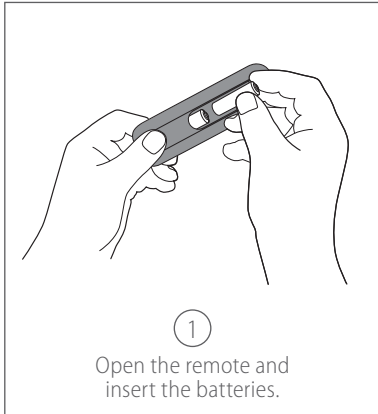

Display or exit the settings menu screen ▾  
Return to previous menu or exit the on-  
screen menu ■

Zoom in on Windows / OS

Zoom out on Windows / OS

Show the most-recently used Apps

# CTOUCH®

uWand is an interactive gesture remote to control the CTOUCH from a short distance. This way you increase your reach by 12 armlenghts which enhances the CTOUCH display even more!