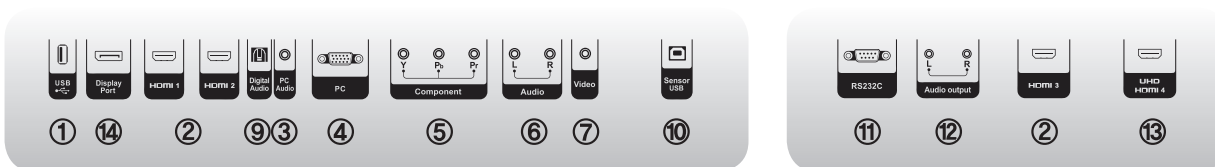

Viewing the connection panel

For Leddura xt

1	USB	Connect USB memory for MP3 or JPG.
2	HDMI	Connect an HDMI device to this jack.
3	PC Audio	Audio input for PC.
4	PC	Connect a video from a computer to this jack.
5	Component	Connect a component video device tot this jack.
6	Audio	Audio input for component, video and S-Video.
7	Video	Connect a video device this jack.
9	Digital Audio output	Optical digital audio output.
10	Sensor USB	Connect PC USB for touch screen.
11	RS232C	Connect the controller.
12	Audio output	Connect to external audio amplifier.
13	HDMI 4 (UHD)	Connect an HDMI device for UHD to this jack.*
14	Display Poort	Connect a Display Port device to this jack.

*Only available for Leddura xt 84 inch

+ 2x USB connections in bezel

+ OPS slot