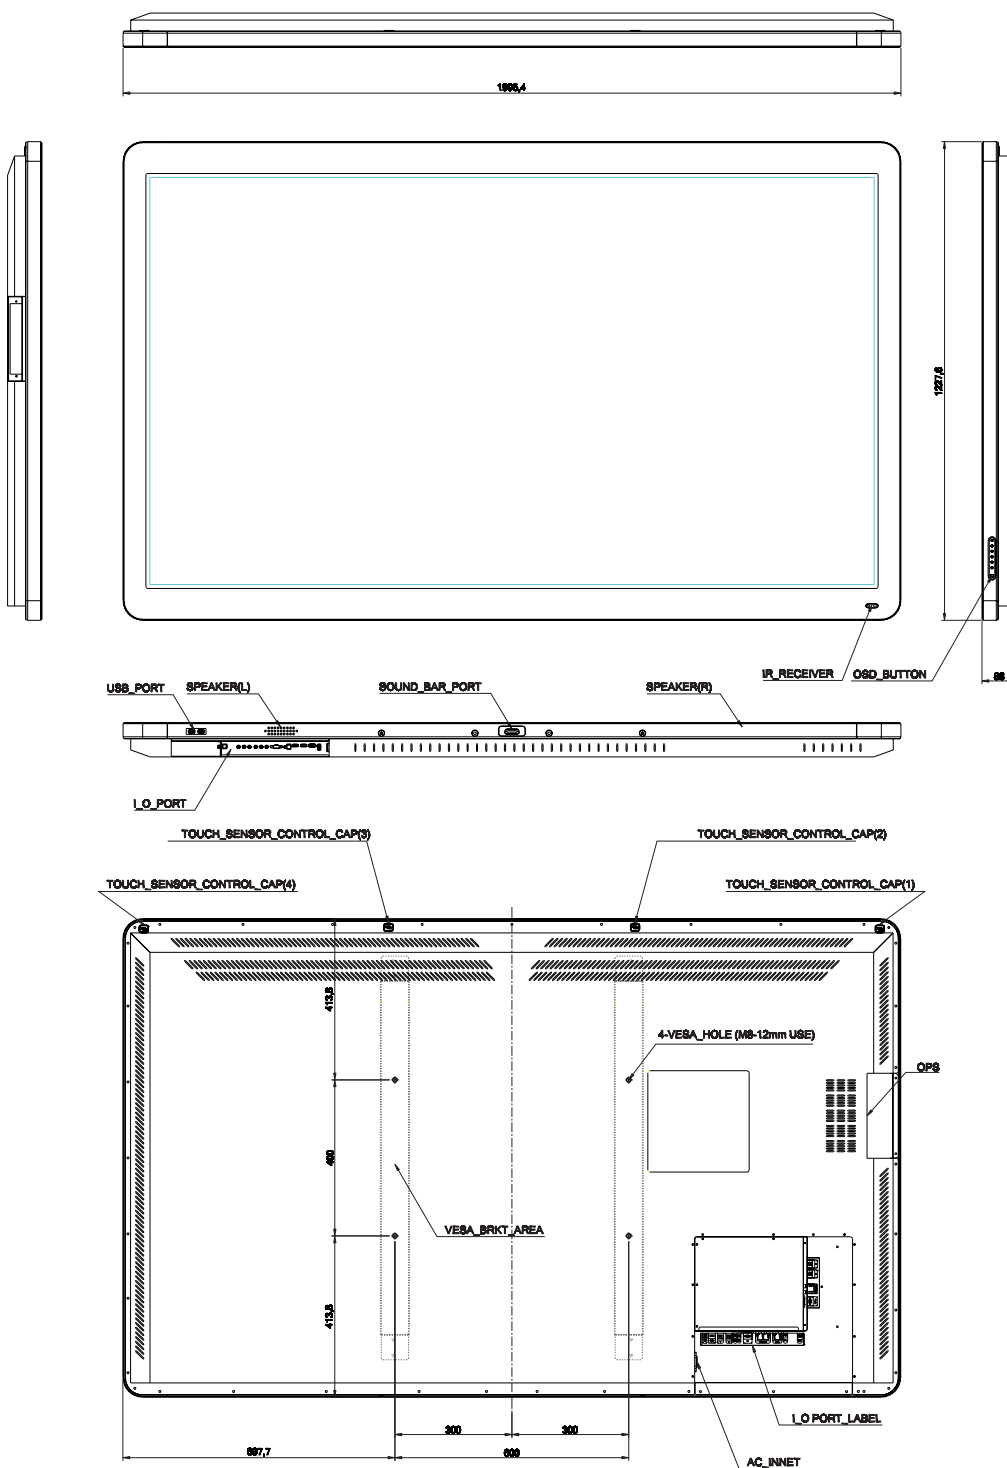

All rights reserved. CTOUCH products and services mentioned herein as well as their respective logos are trademarks or registered trademarks of CTOUCH Europe B.V.. All other product and service names mentioned are the trademarks of their respective owners.