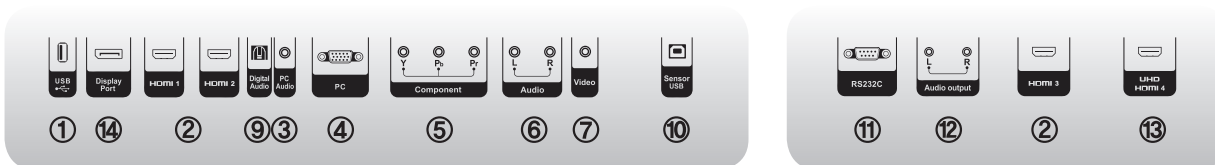

Viewing the connection panel

For Leddura xt

1	USB	Connect USB memory for MP3 or JPG.
2	HDMI	Connect an HDMI device to this jack.
3	PC Audio	Audio input for PC.
4	PC	Connect a video from a computer to this jack.
5	Component	Connect a component video device tot this jack.
6	Audio	Audio input for component, video and S-Video.
7	Video	Connect a video device this jack.
9	Digital Audio output	Optical digital audio output.
10	Sensor USB	Connect PC USB for touch screen.
11	RS232C	Connect the controler.
12	Audio output	Connect to external audio amplifier.
13	HDMI 4 (UHD)	Connect an HDMI device for UHD to this jack.*
14	Display Poort	Connect a Display Port device to this jack.

*Only available for Leddura xt 84 inch

+ 2x USB connections in bezel

+ OPS slot