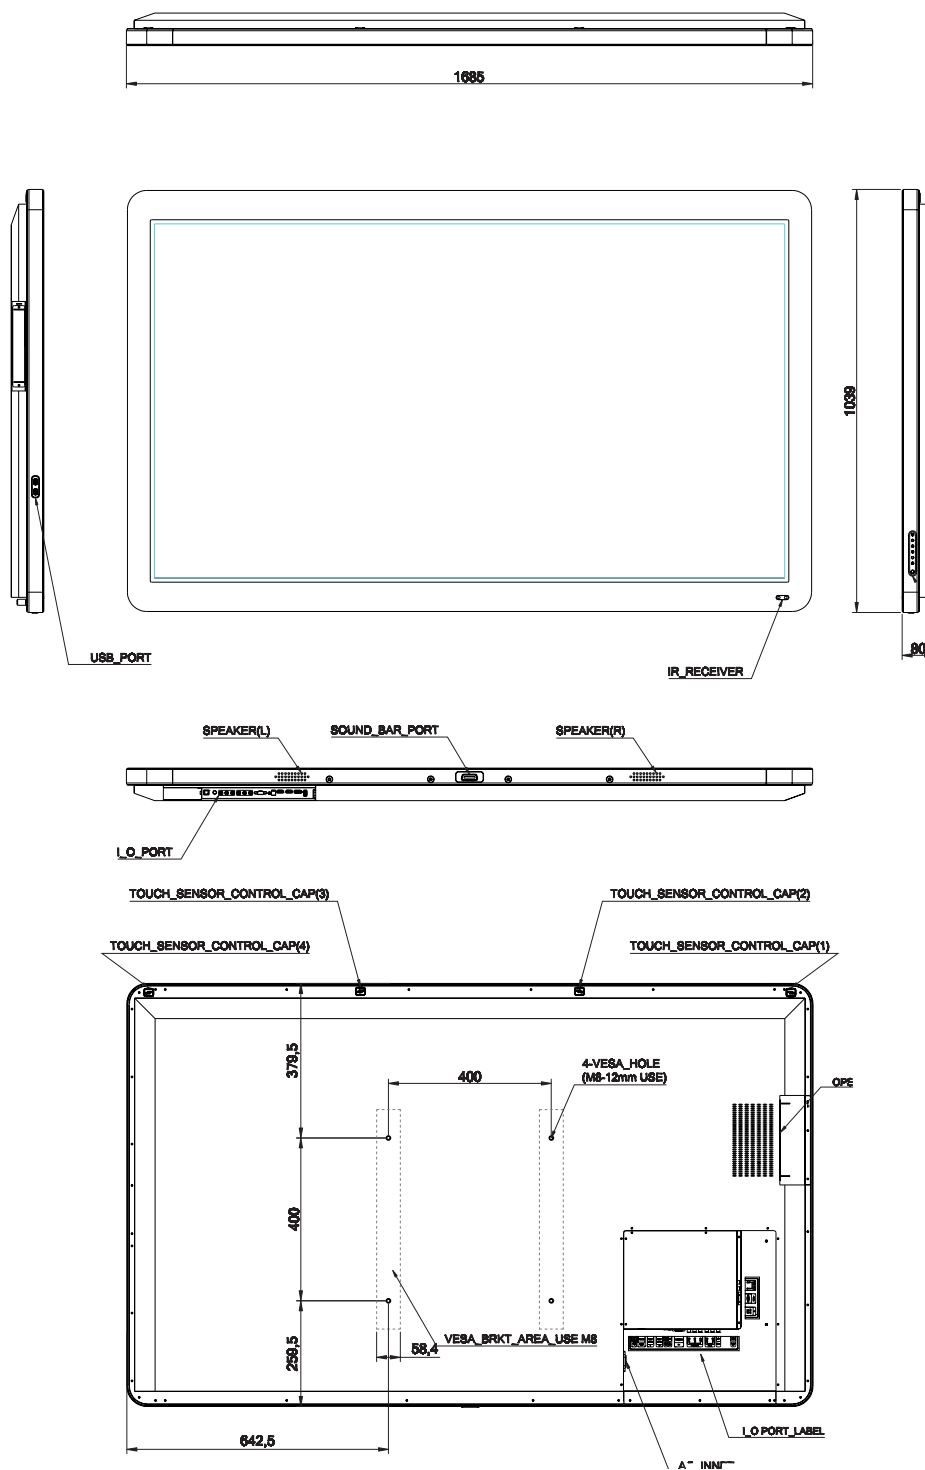

All rights reserved. CTOUCH products and services mentioned herein as well as their respective logos are trademarks or registered trademarks of CTOUCH Europe B.V.. All other product and service names mentioned are the trademarks of their respective owners.