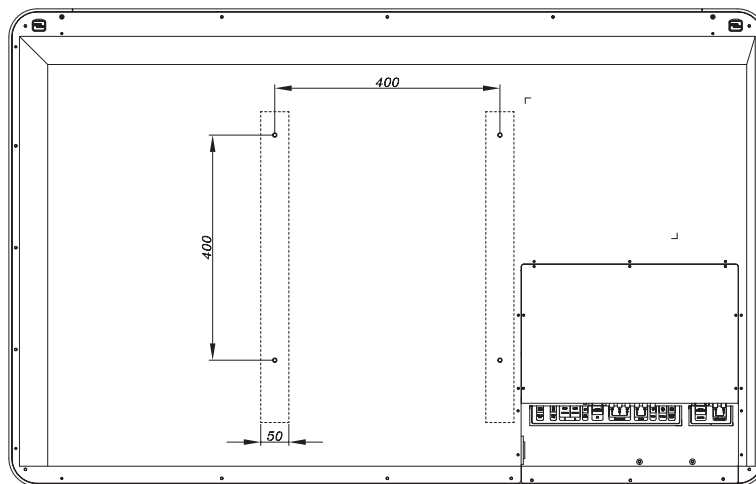

All rights reserved. CTOUCH products and services mentioned herein as well as their respective logos are trademarks or registered trademarks of CTOUCH Europe B.V.. All other product and service names mentioned are the trademarks of their respective owners.