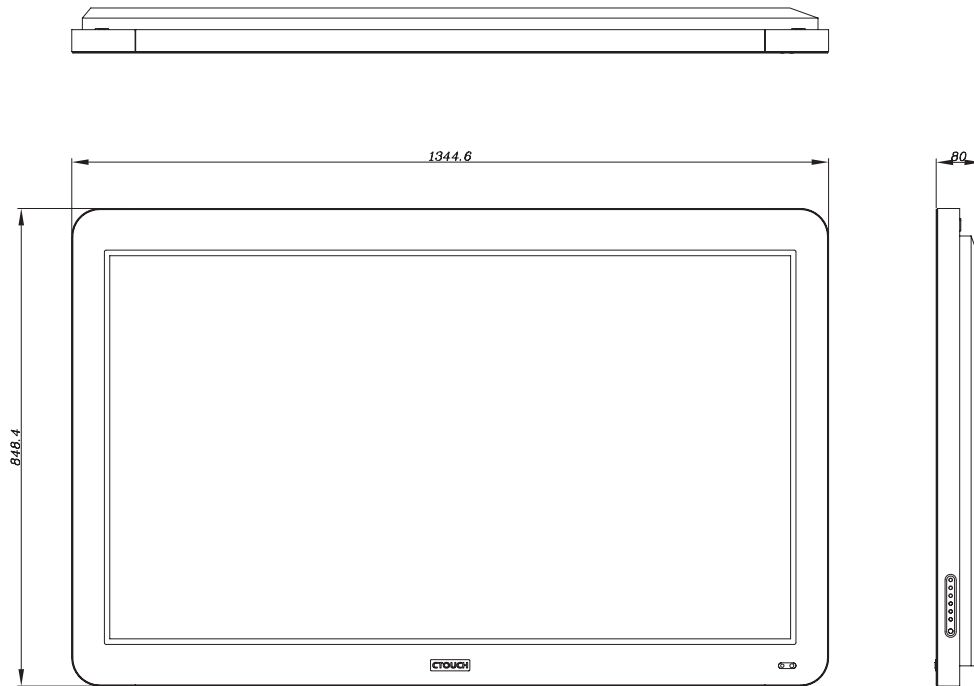

All rights reserved. CTOUCH products and services mentioned herein as well as their respective logos are trademarks or registered trademarks of CTOUCH Europe B.V.. All other product and service names mentioned are the trademarks of their respective owners.