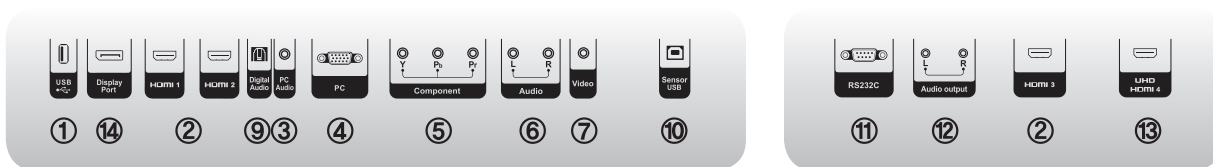

Viewing the connection panel

For Leddura xt

1	USB	Connect USB memory for MP3 or JPG.
2	HDMI	Connect an HDMI device to this jack.
3	PC Audio	Audio input for PC.
4	PC	Connect a video from a computer to this jack.
5	Component	Connect a component video device tot this jack.
6	Audio	Audio input for component, video and S-Video.
7	Video	Connect a video device this jack.
9	Digital Audio output	Optical digital audio output.
10	Sensor USB	Connect PC USB for touch screen.
11	RS232C	Connect the controller.
12	Audio output	Connect to external audio amplifier.
13	HDMI 4 (UHD)	Connect an HDMI device for UHD to this jack.*
14	Display Poort	Connect a Display Port device to this jack.

*Only available for Leddura xt 84 inch

+ 2x USB connections in bezel

+ OPS slot