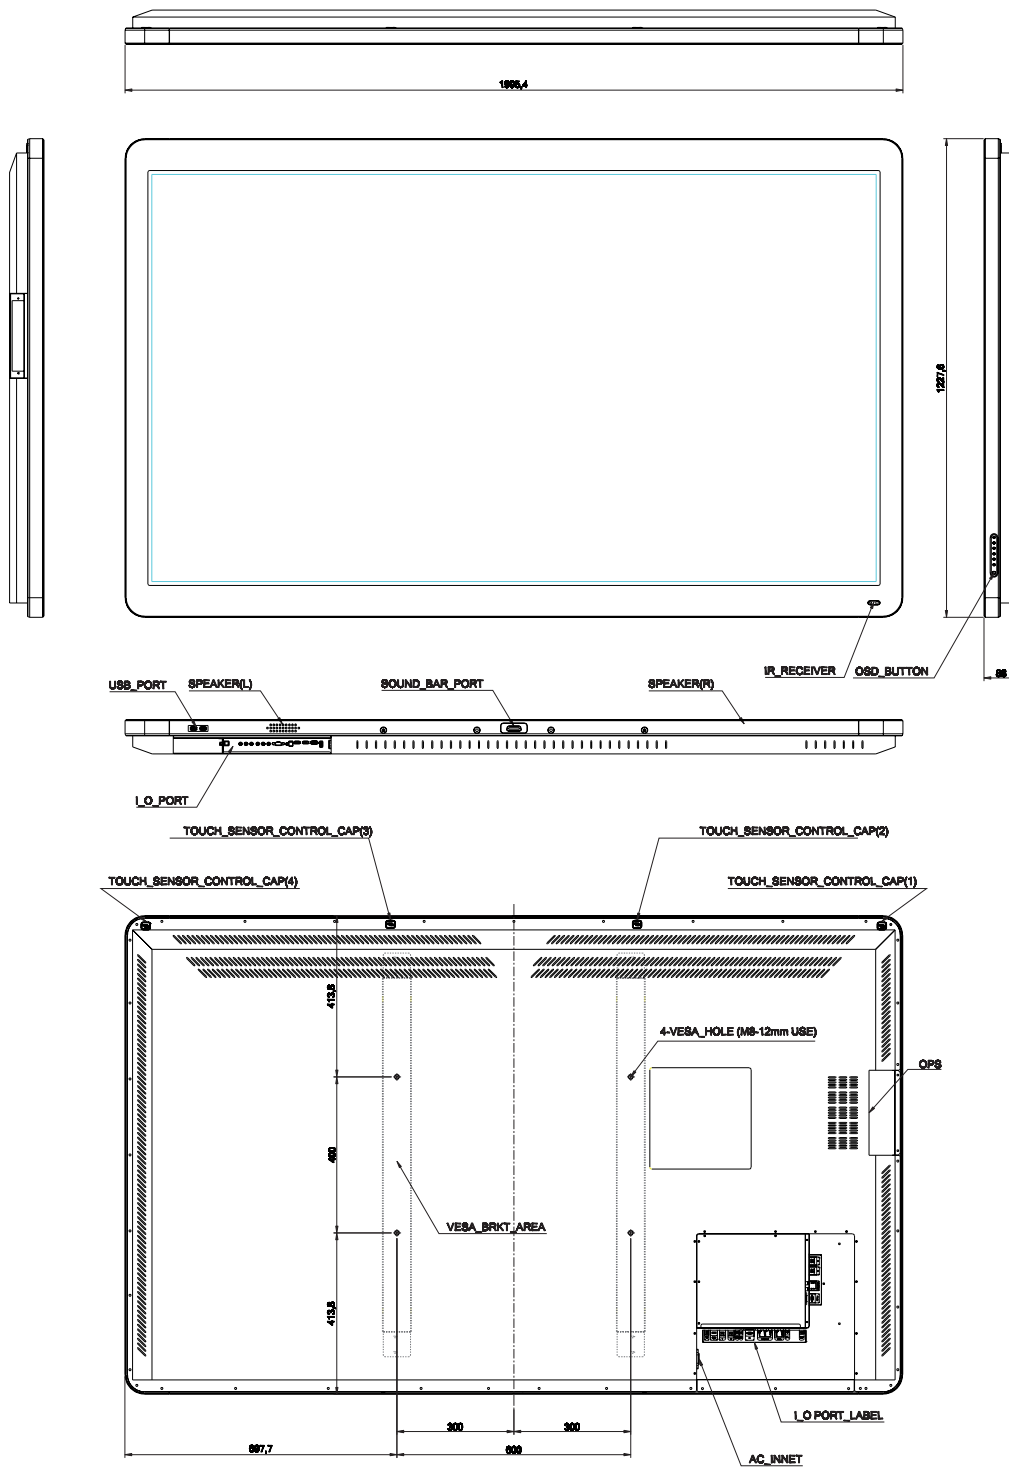

All rights reserved. CTOUCH products and services mentioned herein as well as their respective logos are trademarks or registered trademarks of CTOUCH Europe B.V.. All other product and service names mentioned are the trademarks of their respective owners.